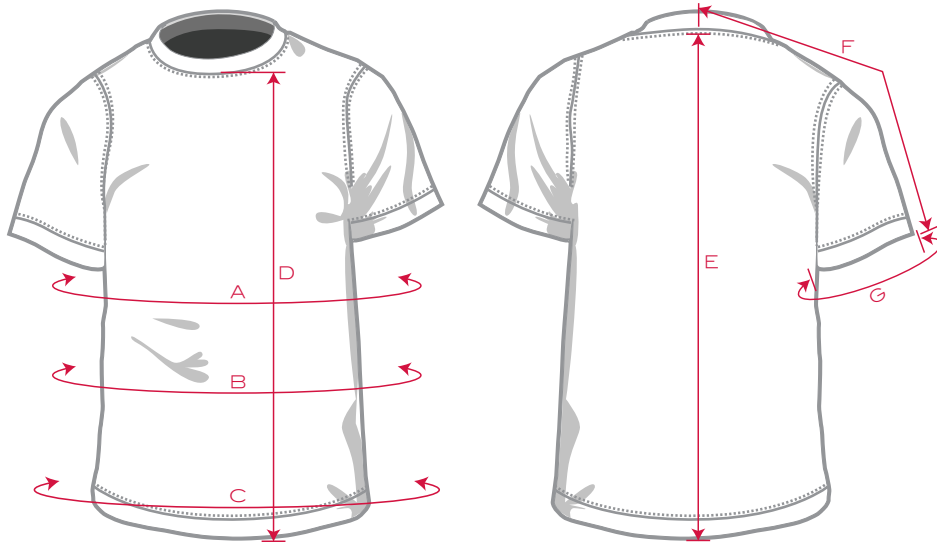

BASKETBALL GEAR: WARMUPS

GARMENT SIZING: BASKETBALL WARMUPS (INCH)		ADULT 2XS	ADULT XS	ADULT S	ADULT M	ADULT L	ADULT XL	ADULT 2XL	ADULT 3XL
A	CHEST AROUND (2CM BELOW ARMHOLE)	41.5	43.5	45.5	47.5	49.5	51.5	53.5	55.5
C	HEM AROUND	40	42	44	46	48	50	52	54
E	BACK LENGTH	26	27	28	29	30	31	32	33
F	LONG SLEEVE - FROM CENTER BACK	32.5	33.5	34.5	35.5	36.5	37.5	38.5	39.5
G	LONG SLEEVE CUFF (AROUND)	8.25	8.5	8.75	9	9.25	9.5	9.75	10
F	SHORT SLEEVE - FROM CENTER BACK	18.25	19	19.75	20.5	21.25	22	22.75	23.5
G	SHORT SLEEVE CUFF (AROUND)	13	13.75	14.5	15.25	16	16.75	17.25	18