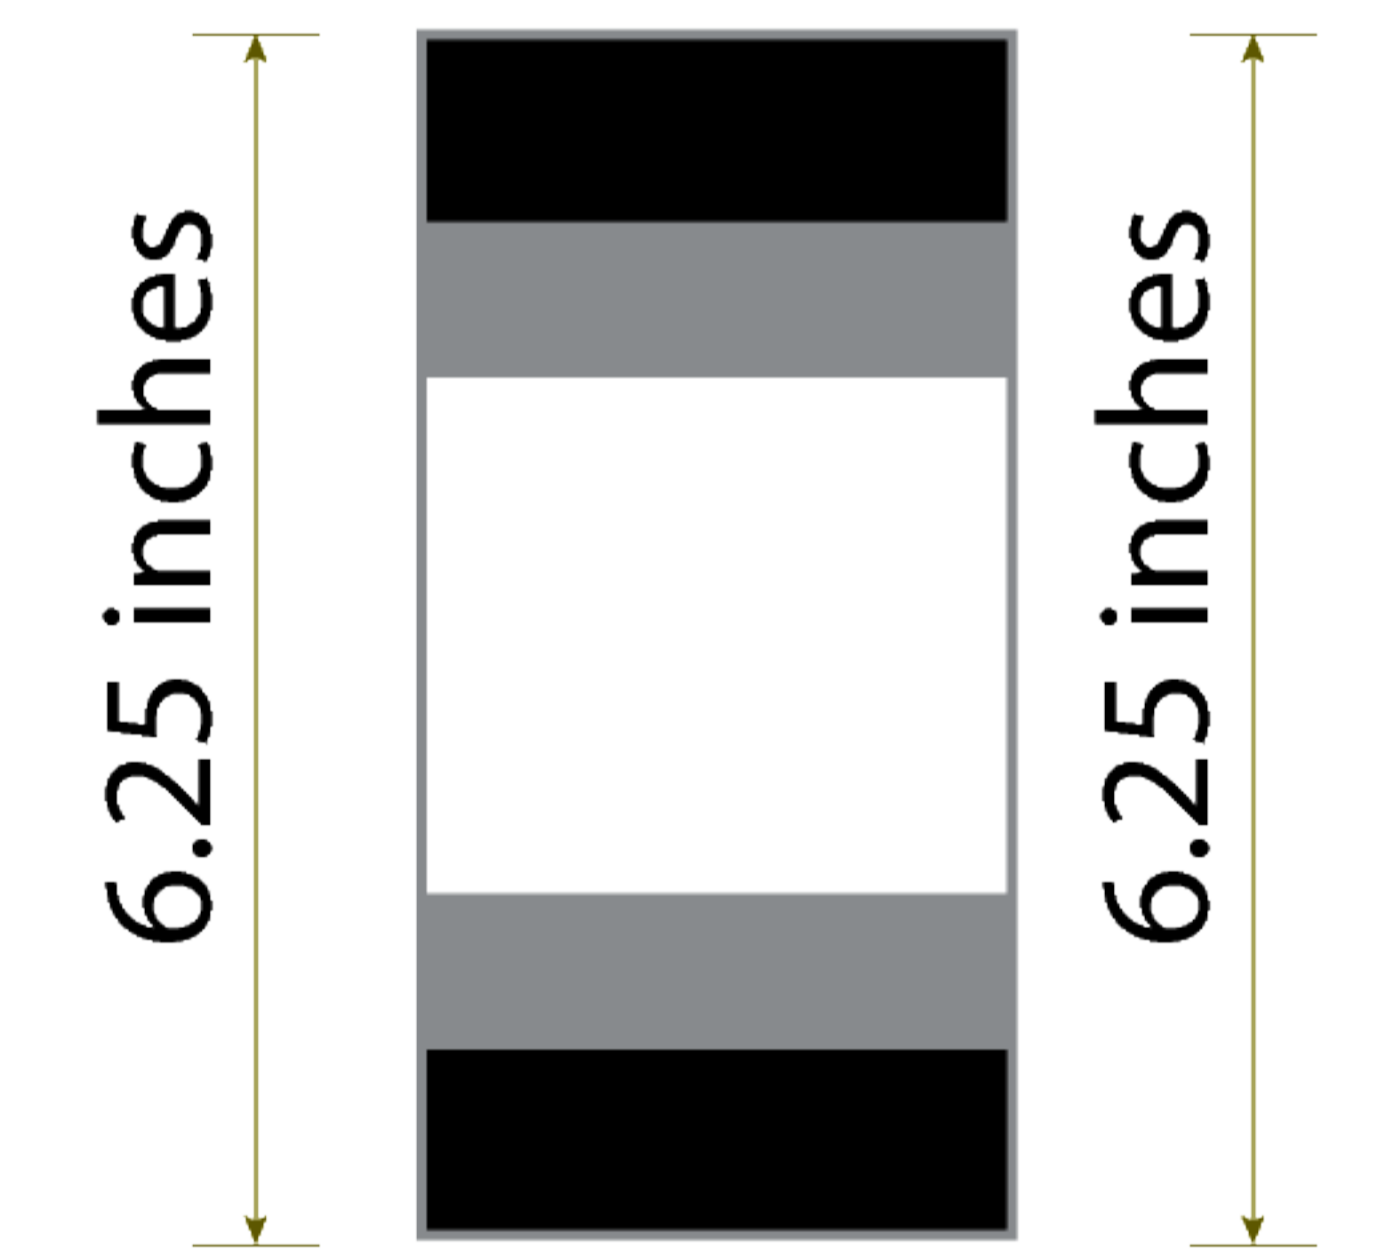

FRONT

BACK

Standard Stripe  
Height & Placement