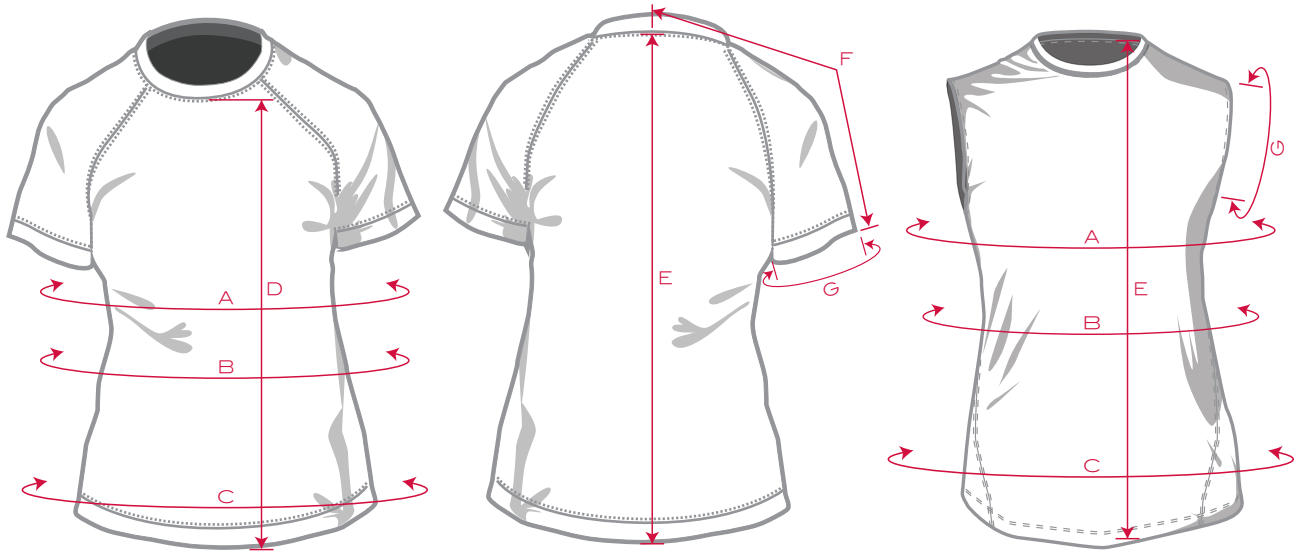

WOMENS RAGLAN T-SHIRTS & SLEEVELESS

GARMENT SIZING: WOMENS SHIRTS		ADULT XS	ADULT S	ADULT M	ADULT L	ADULT XL	ADULT 2XL	ADULT 3XL
A	CHEST AROUND (2CM BELOW ARMHOLE)	33	35	37	39	41	43	45
B	WAIST (AROUND)	32	34	36	38	40	42	44
C	HEM AROUND	35.5	37.5	39.5	41.5	43.5	45.5	47.5
E	BACK LENGTH	24.25	25.25	26.25	28	29	30	31
F	LONG SLEEVE - FROM CENTER BACK	29.5	30.5	31.5	32.5	33.5	34.5	35.5
G	LONG SLEEVE CUFF (AROUND)	7.25	7.5	7.75	8.0	8.25	8.5	8.75
F	SHORT SLEEVE - FROM CENTER BACK	14.5	15.25	15.75	16.25	16.75	17.25	17.75
G	SHORT SLEEVE CUFF (AROUND)	12.5	12.75	13	13.25	13.5	13.75	14

GARMENT SIZING: WOMENS SLIM FIT SHIRTS		ADULT XS	ADULT S	ADULT M	ADULT L	ADULT XL	ADULT 2XL	ADULT 3XL
A	CHEST AROUND (2CM BELOW ARMHOLE)	32	34	35 1/2	38	40	42	44
B	WAIST (AROUND)	30	32	33 1/2	36	38	40	42
C	HEM AROUND	35	37	38	40	42	44	46
E	BACK LENGTH	23	24	25	26	27	28	29
F	SHORT SLEEVE - FROM CENTER BACK	13.75	14.5	15	15.5	16	16.5	17
G	SHORT SLEEVE CUFF (AROUND)	10.25	10.5	10.75	11	11.25	11.5	11.75

GARMENT SIZING: WOMENS SLEEVELESS		ADULT XS	ADULT S	ADULT M	ADULT L	ADULT XL	ADULT 2XL
A	CHEST AROUND (2CM BELOW ARMHOLE)	31.5	33.5	35.5	37.5	39.5	41.5
B	WAIST (AROUND)	29.5	31.5	33.5	35.5	37.5	39.5
C	HEM AROUND	35	37	39	41	43	45
E	BACK LENGTH	22.75	23.75	24.75	26	27	28
G	ARMHOLE OPENING (AROUND)	16	16.5	17	17	17.5	18