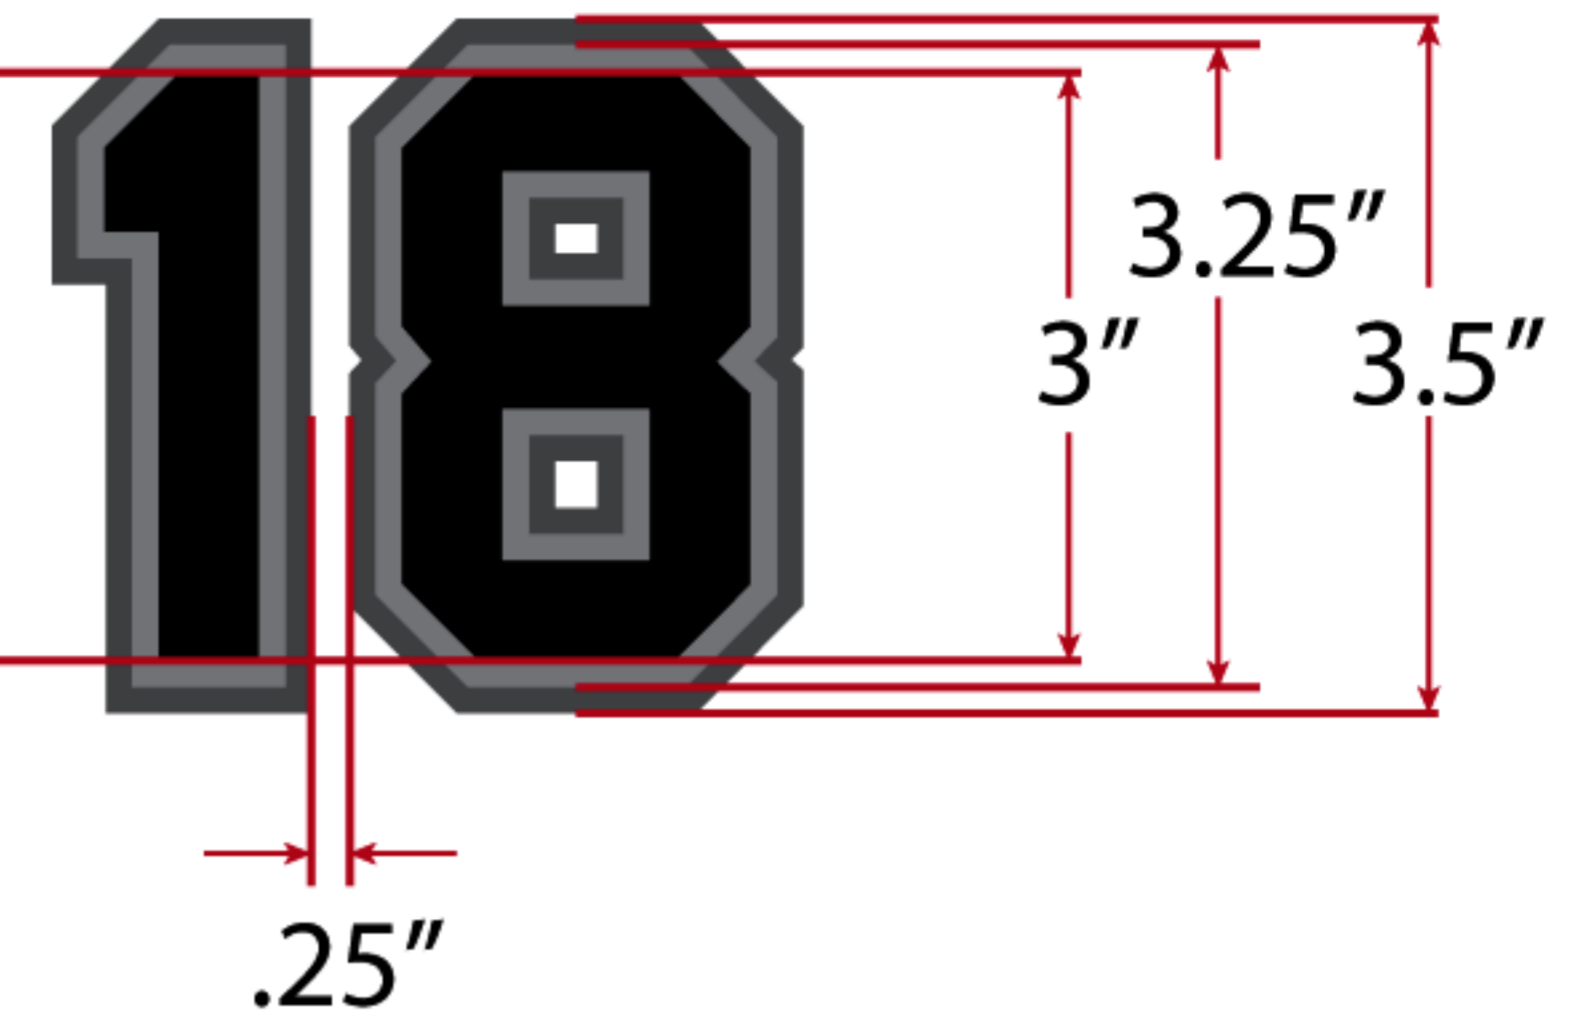

Player name and front chest number 3" standard

PLAYER

Back number 12" standard

Arm number & C/A Letters
4" standard