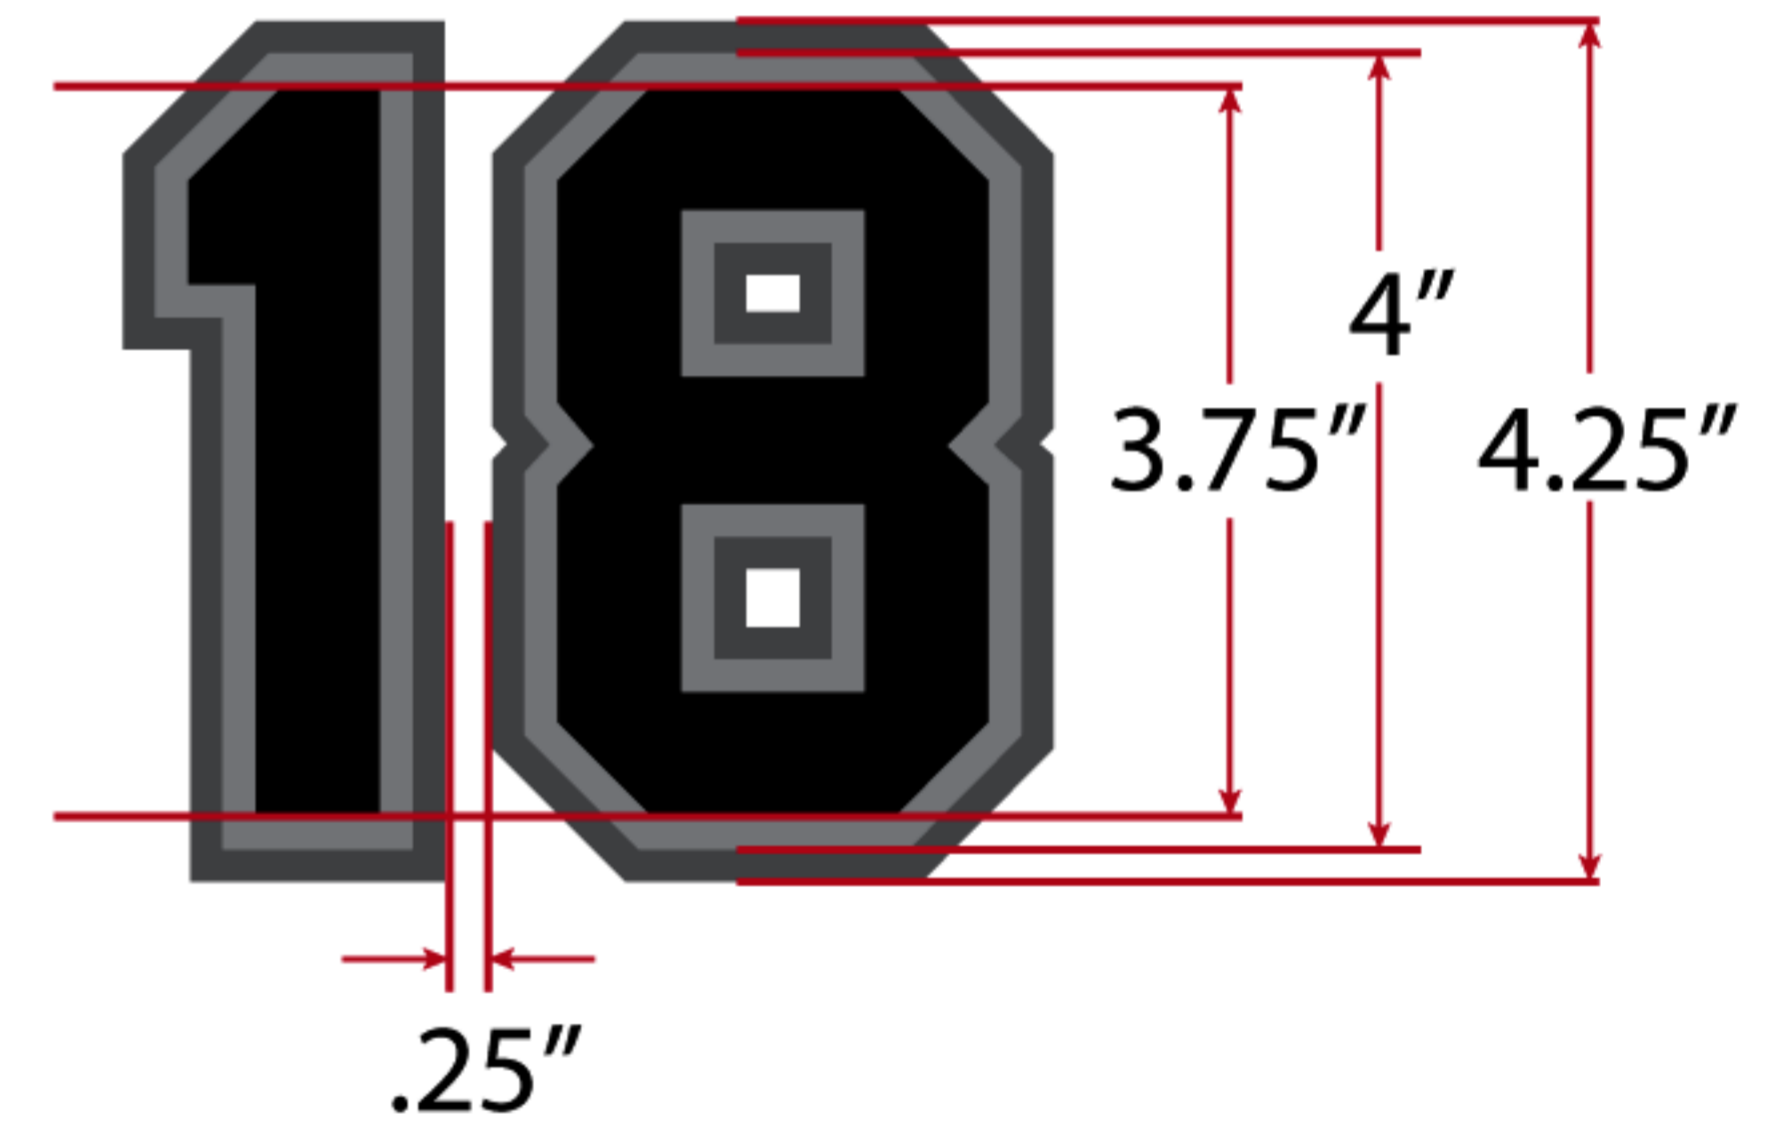

Player name and front chest number 3" standard

PLAYER

Back number 12" standard

Arm number & C/A Letters
4" standard