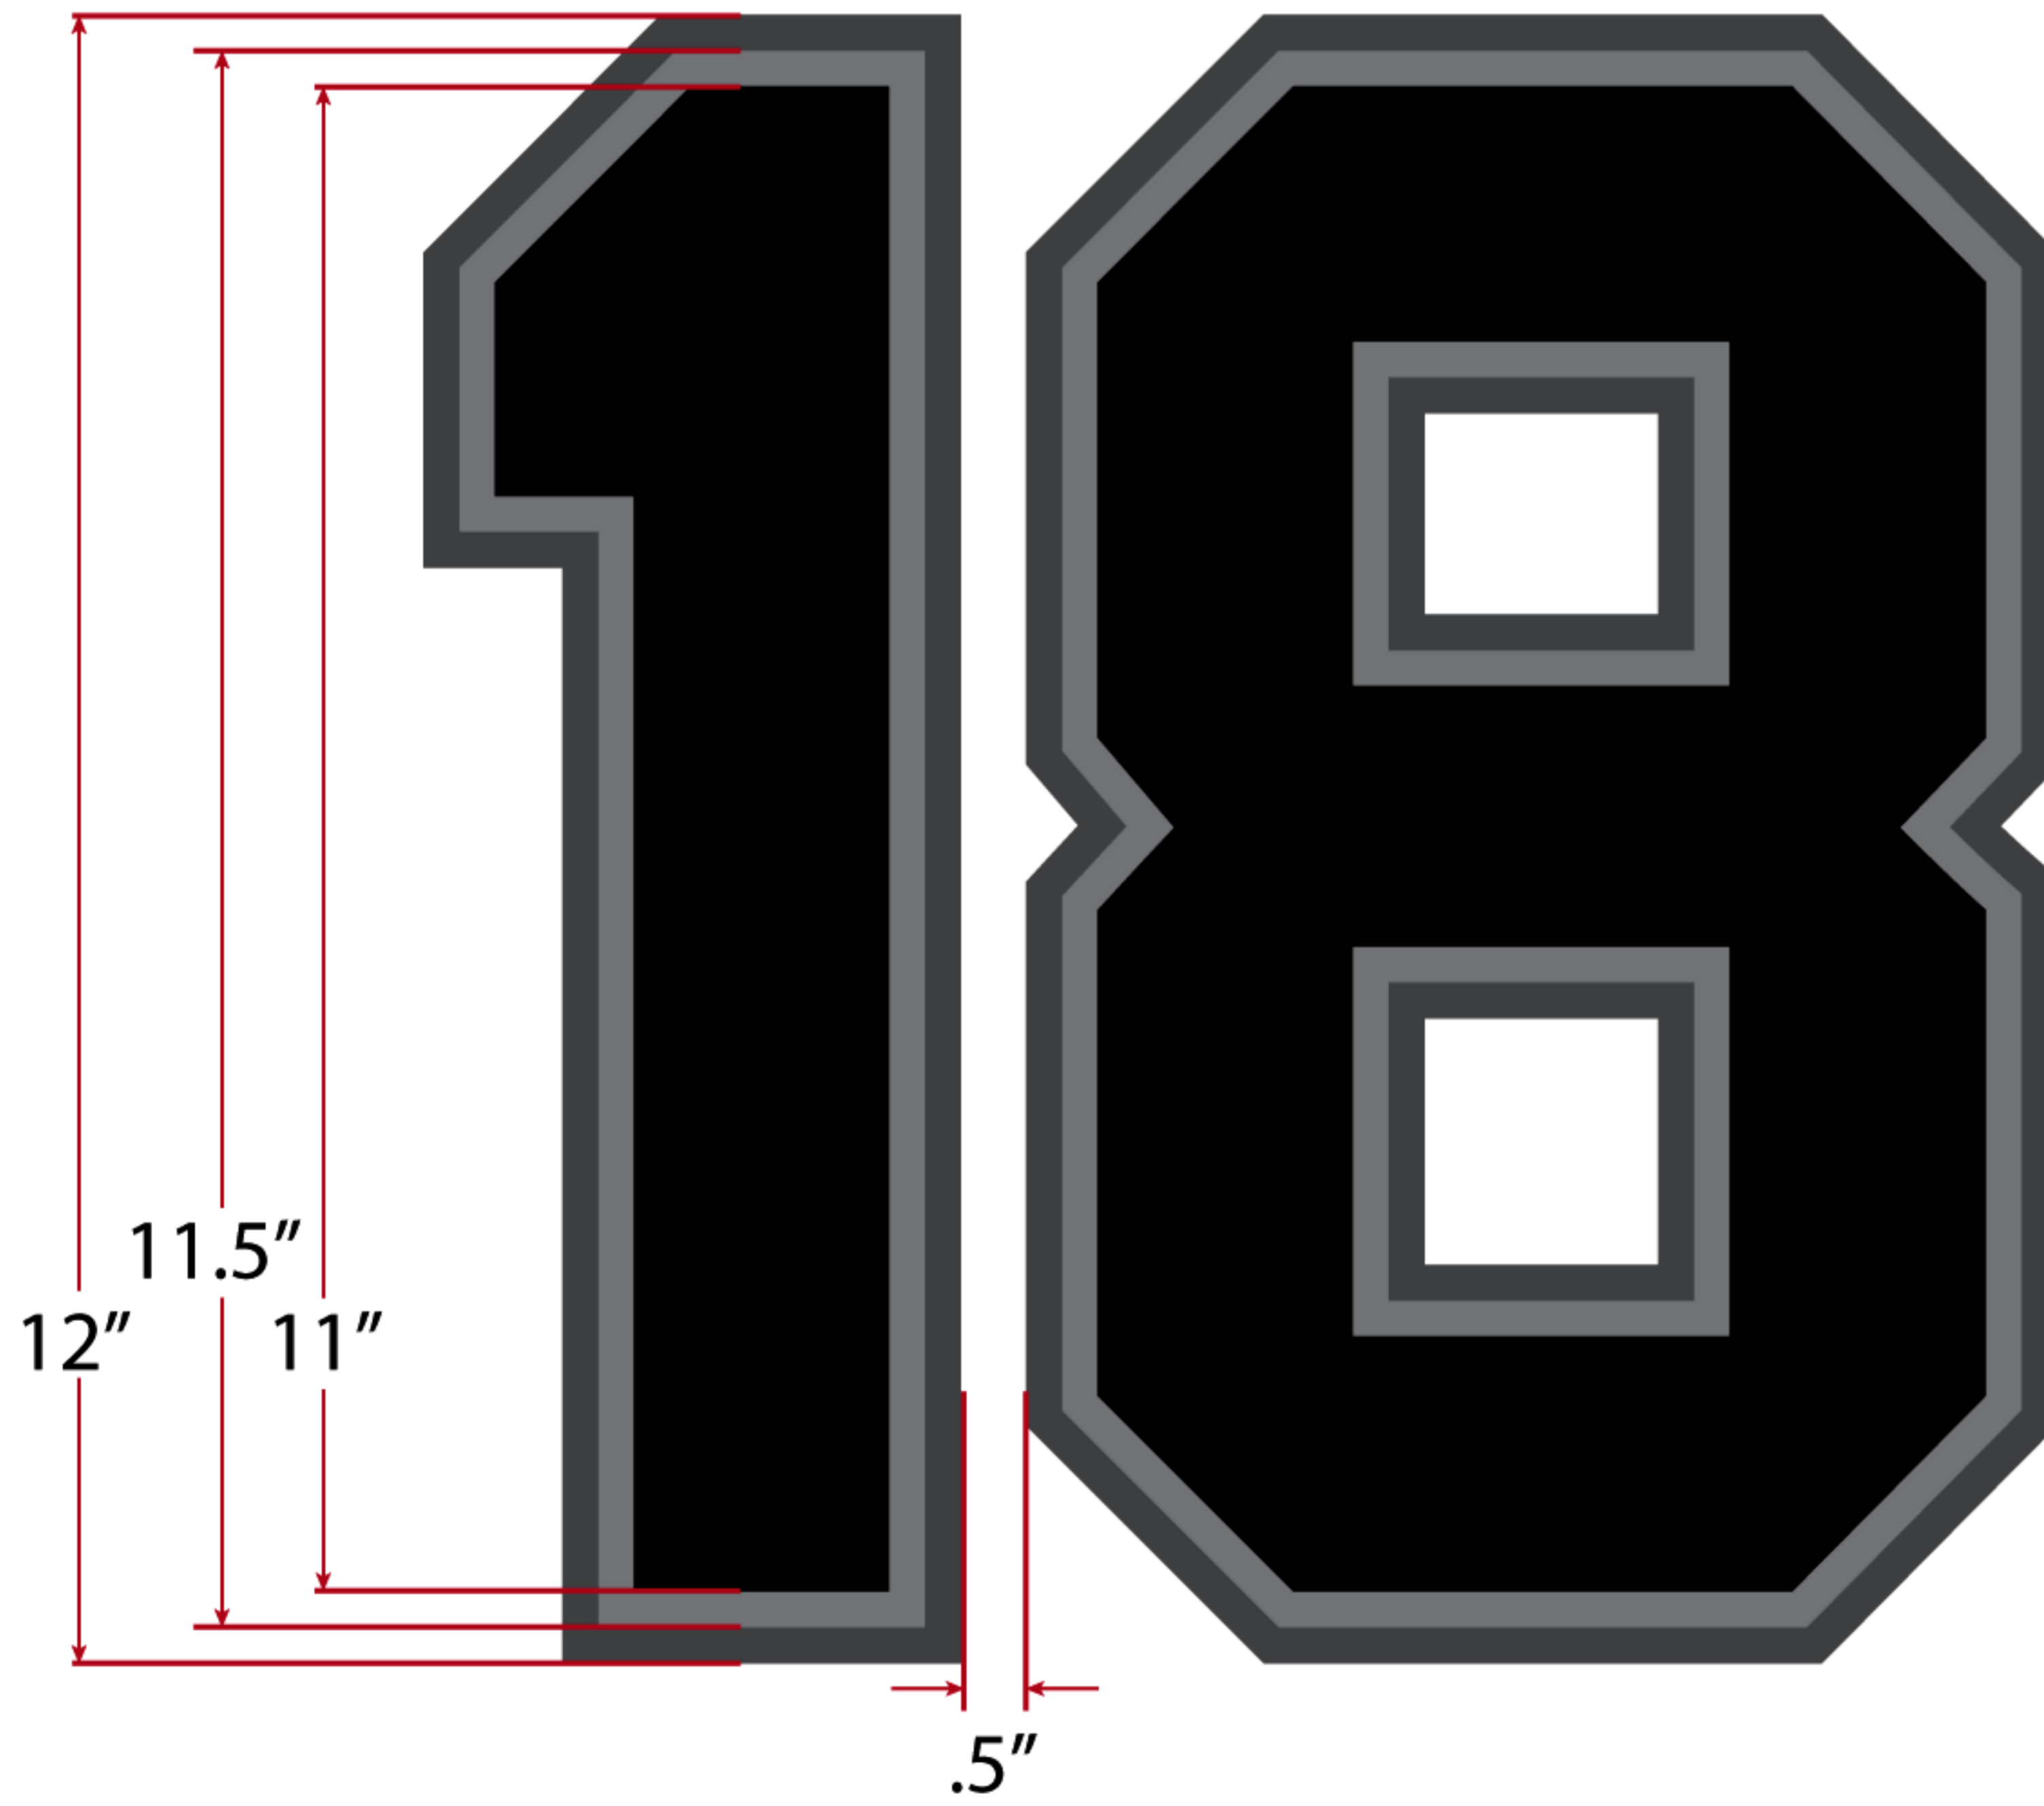

Player name and front chest number 3" standard

PLAYER

Back number 12" standard

Arm number & C/A Letters
4" standard